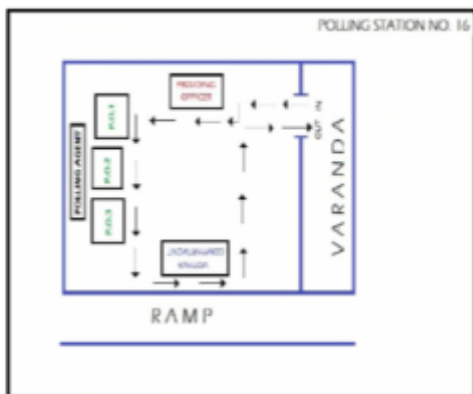

Nazri Naksha

Google Map View

Polling Station Building Front View

Polling Station Front View

Cad View

Key MAP View