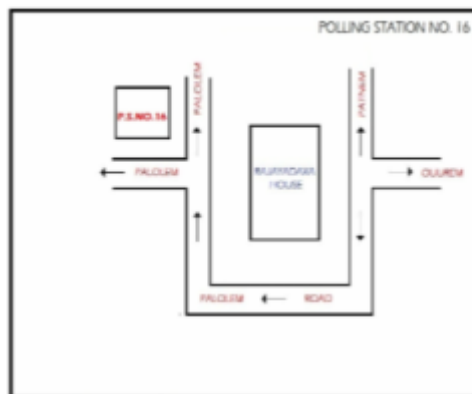

Key MAP View