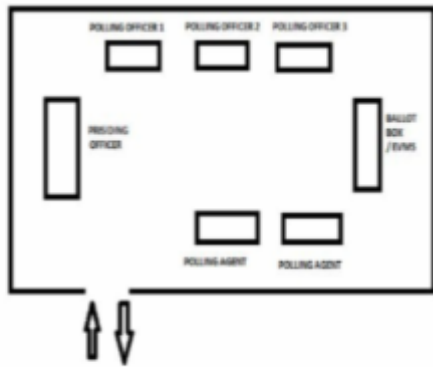

Signature of Electoral Registration Officer

Nazri Naksha

Google Map View

Polling Station Building Front View

Polling Station Front View

Cad View

Key MAP View

1 Name : Hashvita Gaude Fathers Name: Usno Gaude House Number : 1181 Age : 19 Gender : Female	NUP0413112 Photo Available	2 Name : Utkarsh Gaude Fathers Name: Ushno Gaude House Number : 118 Age : 22 Gender : Male	NUP0399303 Photo Available	3 Name : Kamalawati Gaude Husbands Name: Vishwanath Gaude House Number : 1174/1 Age : 68 Gender : Female	NUP0354092 Photo Available
4 Name : Savio Gaude Fathers Name: Vishwanath Gaude House Number : 1174/1 Age : 50 Gender : Male	NUP0354084 Photo Available	5 Name : Rekha Gaude Husbands Name: Savio Gaude House Number : 1174/1 Age : 41 Gender : Female	LJN0665109 Photo Available	6 Name : Vishwas Gaude Fathers Name: Vishwanath Gaude House Number : 1174/1 Age : 39 Gender : Male	NUP0097295 Photo Available
7 Name : Vidhya Gaude Husbands Name: Vishwas Gaude House Number : 1174/1 Age : 39 Gender : Female	LJN1501022 Photo Available	8 Name : Nandini Gaude Husbands Name: Nani Gaude House Number : 1174/2 Age : 64 Gender : Female	NUP0354076 Photo Available	9 Name : Suresh Gaude Fathers Name: Upi Gaude House Number : 1175 Age : 64 Gender : Male	NUP0354068 Photo Available
10 Name : Surekha Gaude Husbands Name: Suresh Gaude House Number : 1175 Age : 54 Gender : Female	NUP0354050 Photo Available	11 Name : Mira Gaude Husbands Name: Tilu Gaude House Number : 1175 Age : 42 Gender : Female	REX0286591 Photo Available	12 Name : Tilu Gaude Fathers Name: Suresh Gaude House Number : 1175 Age : 33 Gender : Male	NUP0287987 Photo Available
13 Name : Upendra Gaude Fathers Name: Suresh Gaude House Number : 1175 Age : 29 Gender : Male	NUP0303891 Photo Available	14 Name : Rangita Gaude Fathers Name: Suresh Gaude House Number : 1175 Age : 26 Gender : Female	NUP0322495 Photo Available	E 15 Name : Chandravati Gaude Husbands Name: Gaudu Gaude House Number : 1176 Age : 69 Gender : Female	NUP0353995 Photo Available
16 Name : Kedar Gaude Fathers Name: Gaudu Gaude House Number : 1176 Age : 49 Gender : Male	NUP0353987 Photo Available	17 Name : Hemant Gaude Fathers Name: Gaudu Gaude House Number : 1176 Age : 45 Gender : Male	LJN8322737 Photo Available	18 Name : Shalla Gaude Husbands Name: Kashinath Gaude House Number : 1176 Age : 43 Gender : Female	LJN1482686 Photo Available
19 Name : Reshma Gaude Husbands Name: Kedar Gaude House Number : 1176 Age : 42 Gender : Female	NUP0326660 Photo Available	20 Name : Yoganand Gaude Fathers Name: Gaudu Gaude House Number : 1176 Age : 41 Gender : Male	NUP0099192 Photo Available	21 Name : Sunita Gaude Husbands Name: Yoganand Gaude House Number : 1176 Age : 40 Gender : Female	YPS0266015 Photo Available
22 Name : Surendra Gavde Fathers Name: Gaudu Gavde House Number : 1176 Age : 35 Gender : Male	NUP0098970 Photo Available	23 Name : Parvati Gaude Husbands Name: Mahadev Gaude House Number : 1180 Age : 57 Gender : Female	NUP0353979 Photo Available	24 Name : Sanjay Gaude Fathers Name: Mahadev Gaude House Number : 1180 Age : 38 Gender : Male	LJN1483965 Photo Available
25 Name : Sachi Gaude Husbands Name: Sanjay Gaude House Number : 1180 Age : 34 Gender : Female	TVK0230888 Photo Available	E 26 Name : Harishchandra Gaude Fathers Name: Tatu Gaude House Number : 1181 Age : 80 Gender : Male	NUP0353961 Photo Available	27 Name : Rukmini Gaude Husbands Name: Harishchandra Gaude House Number : 1181 Age : 77 Gender : Female	LJN0024232 Photo Available
28 Name : Urmila Gaude Husbands Name: Ushno Gaude House Number : 1181 Age : 55 Gender : Female	LJN8305187 Photo Available	29 Name : Kashinath Gaude Fathers Name: Harishchandra Gaude House Number : 1181 Age : 48 Gender : Male	NUP0353946 Photo Available	30 Name : Minaxi Gaude Husbands Name: Kashinath Gaude House Number : 1181 Age : 47 Gender : Female	NUP0322578 Photo Available