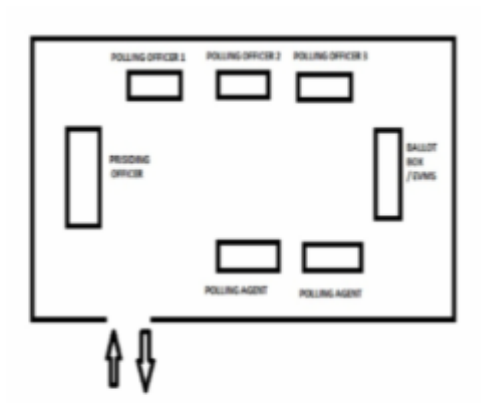

Nazri Naksha

Google Map View

Polling Station Building Front View

Polling Station Front View

Cad View

Key MAP View